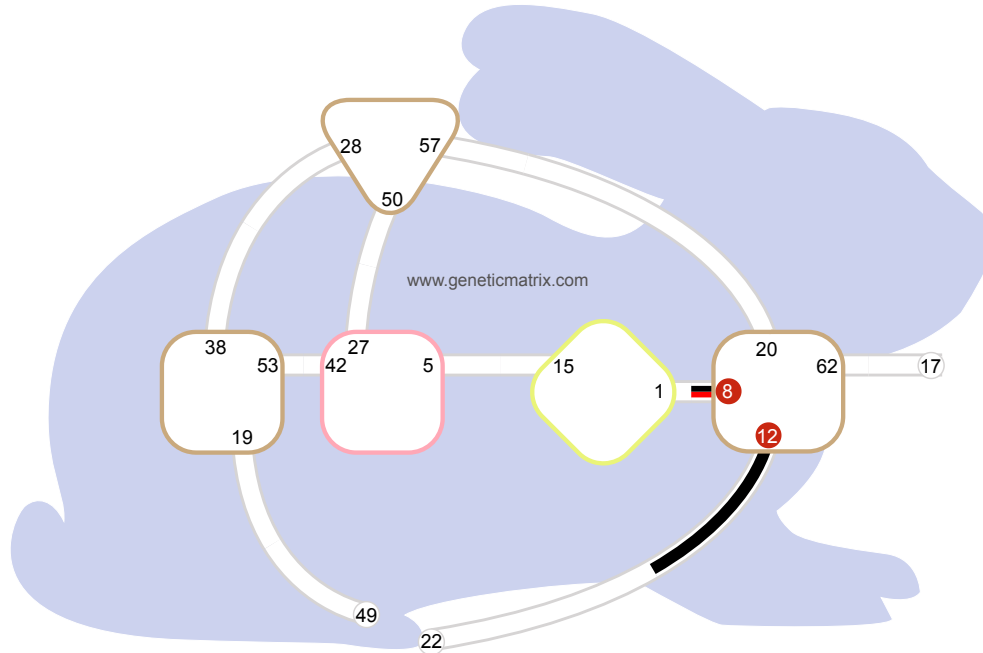

Animal Foundation

System: Tropical

1	
5	
8	♂ 3 ♀ 3
12	♂ 4
15	
19	
20	
27	
28	
38	
42	
50	
53	
57	
62	

Name:
Nyla nest 2024 - 2
Birth Date (UTC):
29 August 2024, 14:15 (UTC+02:00)
Birth Place:
Amersfoort, Netherlands
Age:
0 years
Type:
Reflector

Alpha Group
D-Uranus - 8.3 - Direction, Struggle
P-Uranus - 8.3 - Direction, Struggle

Metamorphosis Group
P-Mars - 12.4 - Metamorphosis, Influence

Territory Group