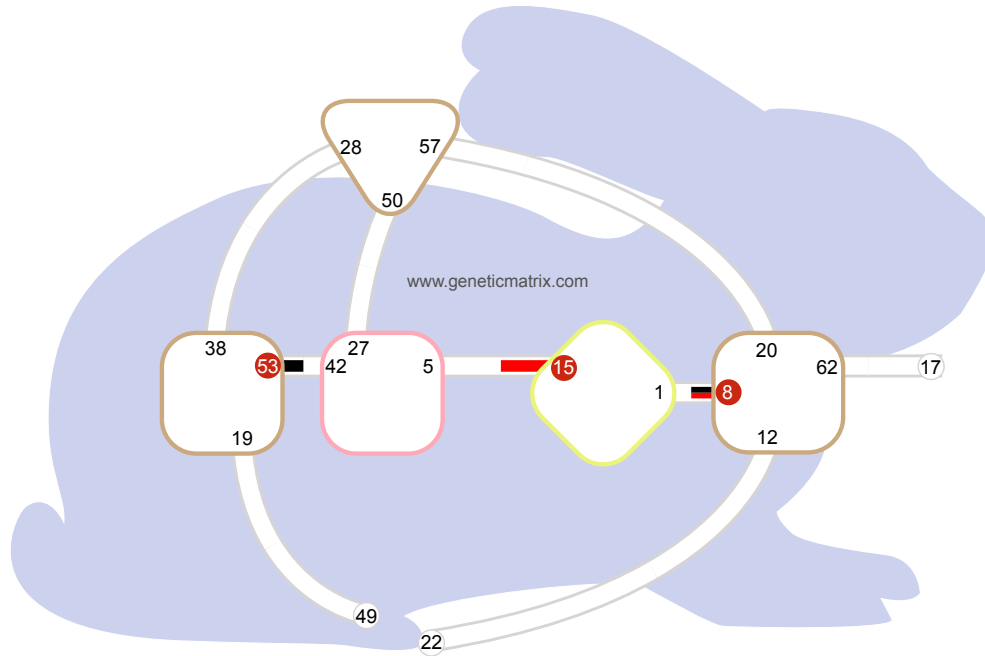

# Animal Foundation

System: Tropical

1	
5	
8	♣1 ♣2
12	
15	♣2
19	
20	
27	
28	
38	
42	
50	
53	♣5
57	
62	

**Name:**

Candy babys 2024

**Birth Date (UTC):**

26 June 2024, 21:30 (UTC+02:00)

**Birth Place:**

Amersfoort, Netherlands

**Age:**

0 years

**Type:**

Reflector

**Alpha Group**

D-Uranus - 8.1 - Direction, Stealth  
P-Uranus - 8.2 - Direction, Mystery

**Metamorphosis Group**

D-Sun - 15.2 - Diversity, Mystery

**Territory Group**

P-Mercury - 53.5 - Freedom, Attraction